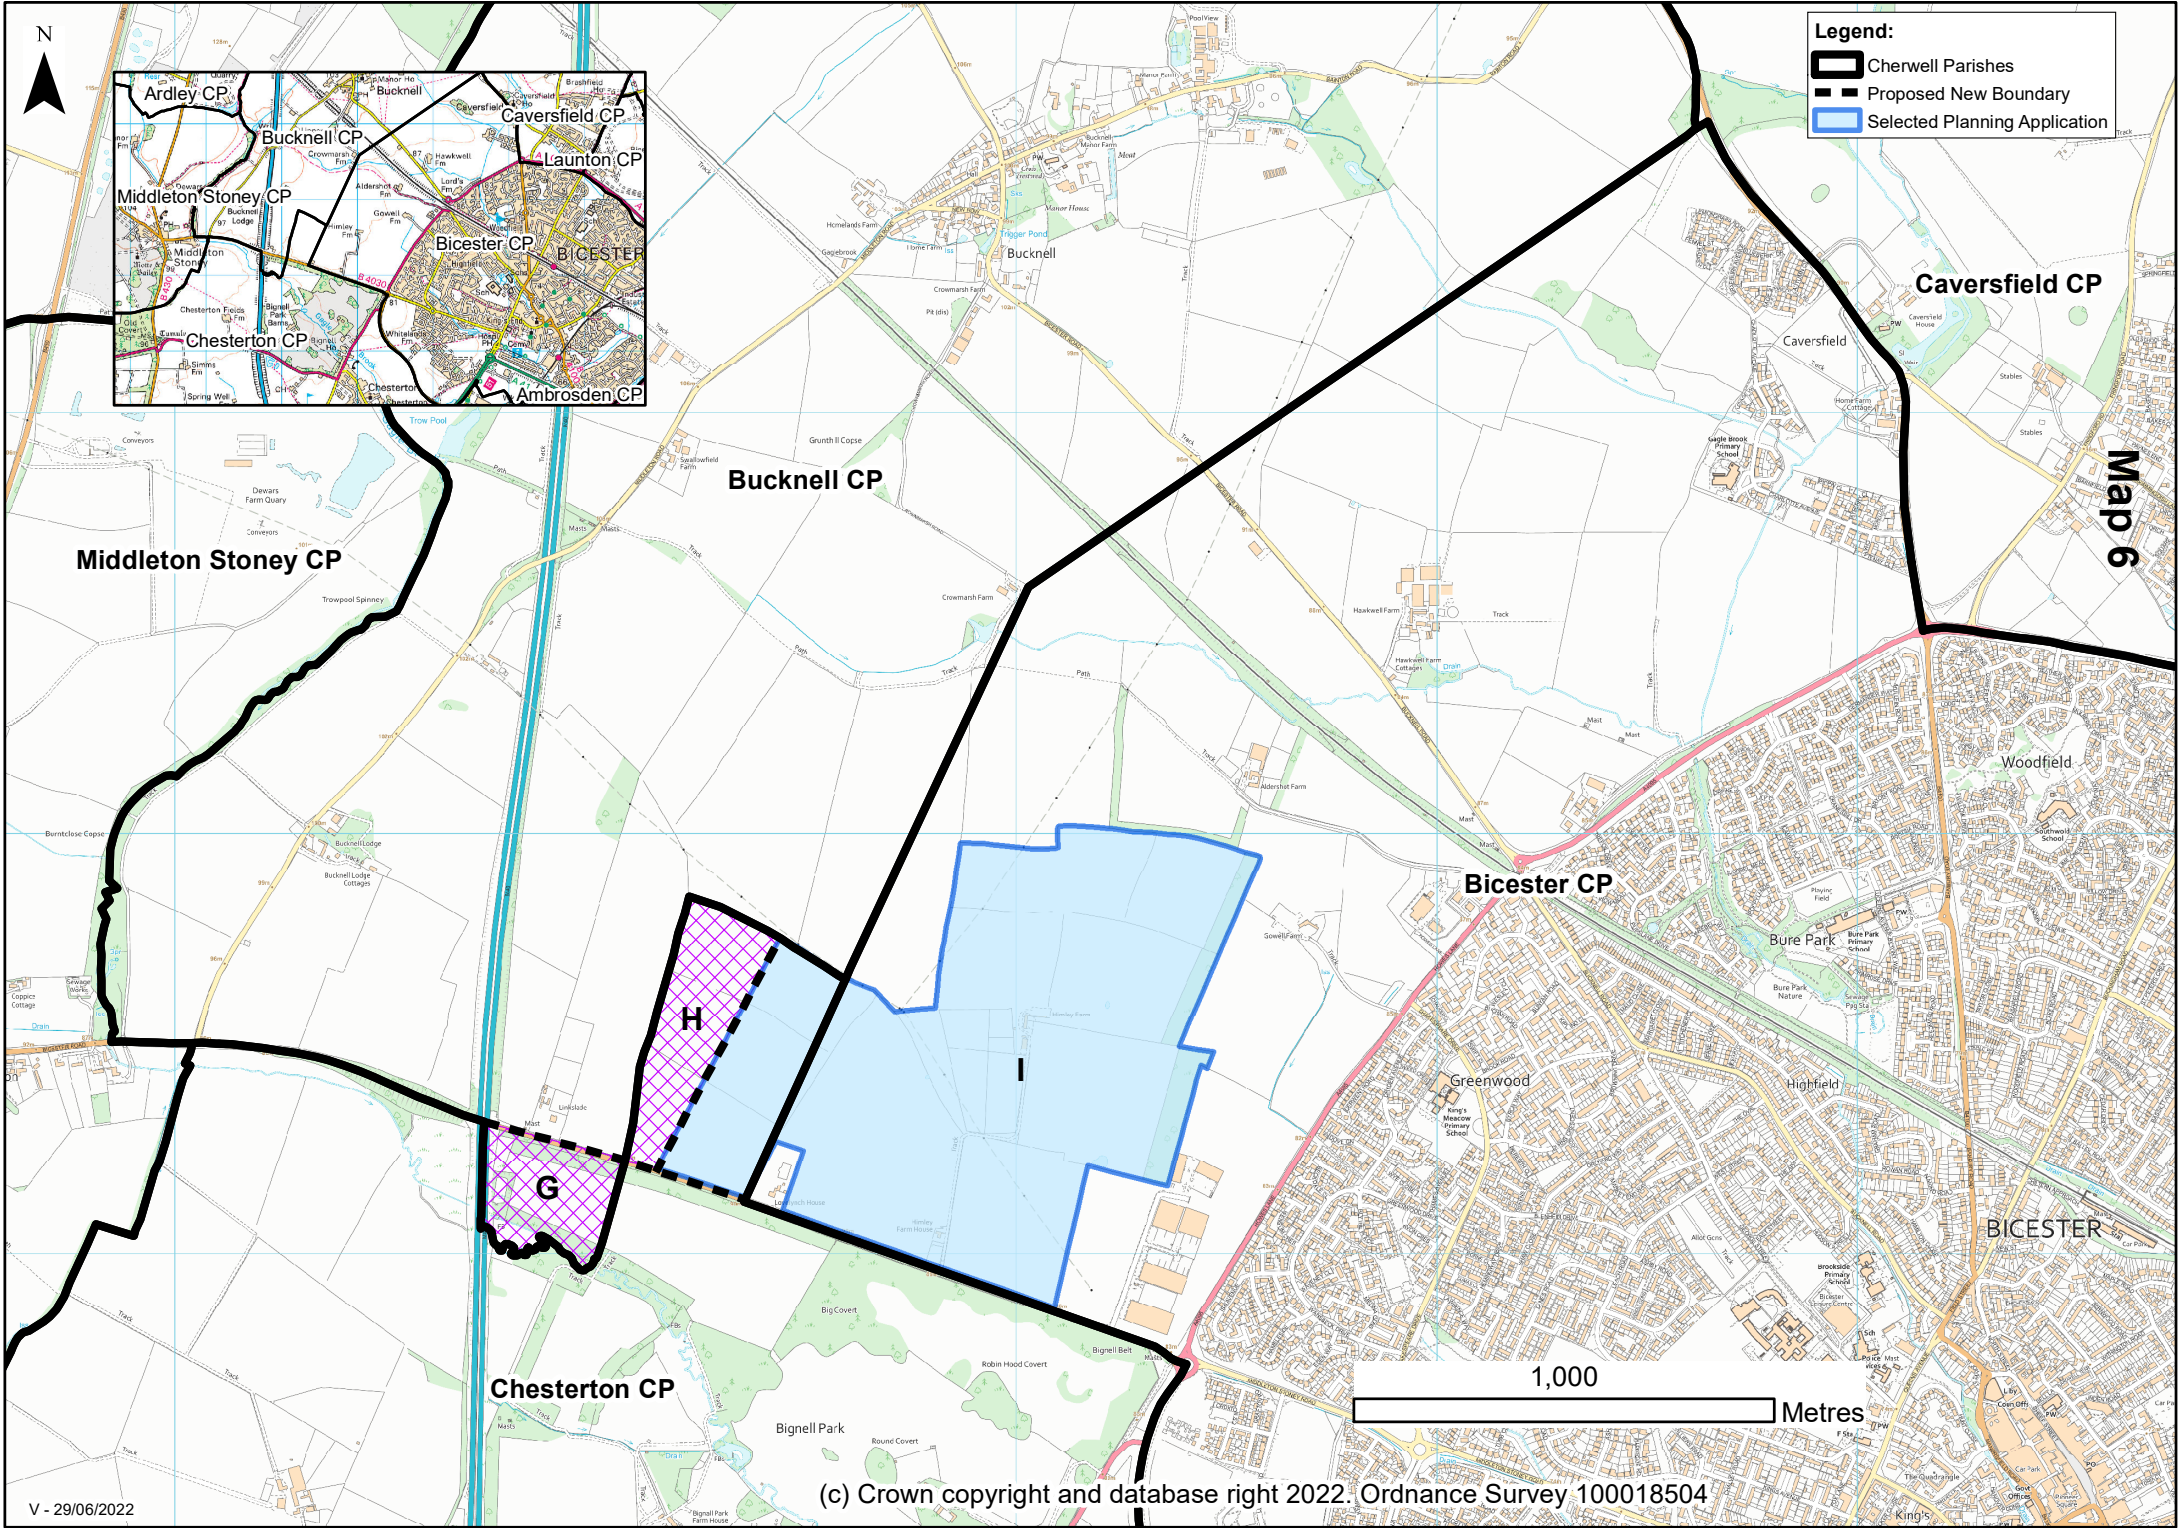

Legend:

-  Cherwell Parishes
-  Proposed New Boundary
-  Selected Planning Application

Map 6

1,000 Metres